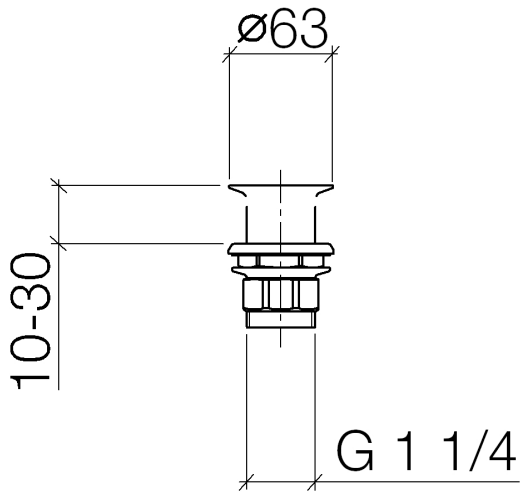

10 110 970

Fits: IMO, LULU, MADISON, MEM, TARA, CL.1, LISSÉ, VAIA, META, CYO

Only suitable for sinks without an overflow.

Only suitable for sinks without an overflow.

	Brushed Durabross (23kt Gold)	10 110 970-28
	Chrome	10 110 970-00
	Brushed Platinum	10 110 970-06
	Platinum	10 110 970-08
	Durabross (23kt Gold)	10 110 970-09
	Dark Chrome	10 110 970-19
	Light Gold	10 110 970-26
	Brushed Light Gold	10 110 970-27
	Matte Black	10 110 970-33
	Brushed Bronze	10 110 970-42
	Brushed Champagne (22kt Gold)	10 110 970-46
	Champagne (22kt Gold)	10 110 970-47
	Brushed Chrome	10 110 970-93
	Brushed Dark Platinum	10 110 970-99

Required miscellaneous

	Washer NBR 70 39,0 x 29,0 x 2,0 mm -	09 14 05 016 90
---	---	--------------------

Required miscellaneous

	Pipe Ø 32 x 0,75 x 110 mm - Brushed Durabross (23kt Gold)	09 28 23 005- 28
---	--	---------------------

10 110 970

10 110 970

Spare parts list

No.	Item Number	Name	Quantity used	Delivery time
1	09 11 01 025-28	cup	1	20
2	09 14 05 039 90	seal	1	2
3	09 14 03 025 90	seal	1	2
4	09 23 10 017 90	nut	1	2
5	09 23 10 020-28	nut	1	20