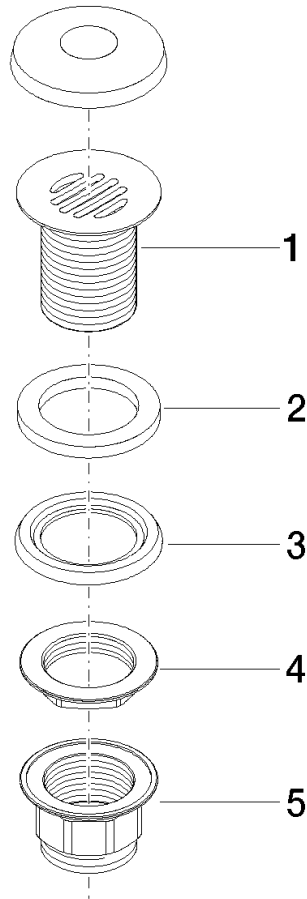

10 110 970

Fits: IMO, LULU, MADISON, MEM, TARA, CL.1, LISSÉ, VAIA, META, CYO

Only suitable for sinks without an overflow.

Only suitable for sinks without an overflow.

	Brushed Durabross (23kt Gold)	10 110 970-28
	Chrome	10 110 970-00
	Brushed Platinum	10 110 970-06
	Platinum	10 110 970-08
	Durabross (23kt Gold)	10 110 970-09
	Dark Chrome	10 110 970-19
	Light Gold	10 110 970-26
	Brushed Light Gold	10 110 970-27
	Matte Black	10 110 970-33
	Brushed Bronze	10 110 970-42
	Brushed Champagne (22kt Gold)	10 110 970-46
	Champagne (22kt Gold)	10 110 970-47
	Brushed Chrome	10 110 970-93
	Brushed Dark Platinum	10 110 970-99

Required miscellaneous

	Washer NBR 70 39,0 x 29,0 x 2,0 mm -	09 14 05 016 90
---	---	--------------------

Required miscellaneous

	Pipe Ø 32 x 0,75 x 110 mm - Brushed Durabross (23kt Gold)	09 28 23 005- 28
---	--	---------------------

10 110 970

10 110 970

Spare parts list

No.	Item Number	Name	Quantity used	Delivery time
1	09 11 01 025-28	cup	1	20
2	09 14 05 039 90	seal	1	2
3	09 14 03 025 90	seal	1	2
4	09 23 10 017 90	nut	1	2
5	09 23 10 020-28	nut	1	20